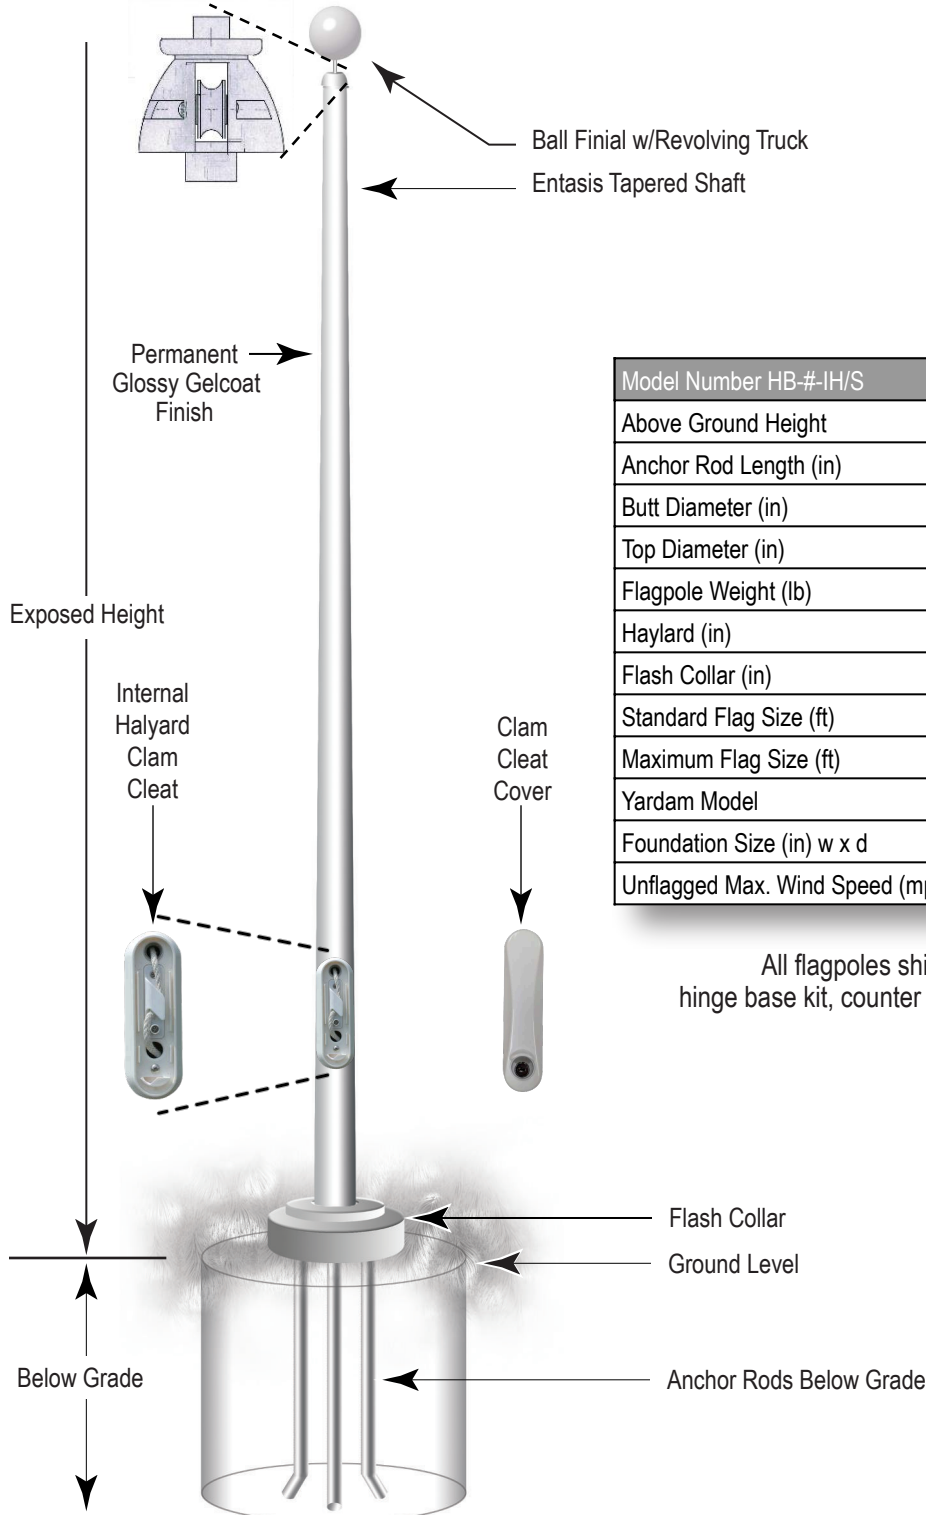

All flagpoles shipped with finial, revolving truck, halyard, hinge base kit, counter weight, crank handle, flag clips and instructions.

## Ground Sleeve Internal Halyard Clam Cleat Flagpoles - 30/35/40 ft (7)

Model Number GS-#-IH/S	GS-30 (7)	GS-35 (7)	GS-40 (7)
Above Ground Height (ft)	30	35	40
Anchor Rod Length (in)	19.5	19.5	19.5
Butt Diameter (in)	7	7	7
Top Diameter (in)	2.5	2.5	2.5
Flagpole Weight (lb)	115	125	135
Halyard Size (in)	5/16	5/16	5/16
Foundation Size (in) w x d	30 x 36	30 x 42	30 x 48
Finial Diameter (in)	8	8	8
Unflagged Max. Wind Speed (mph)	190	180	180

## Hinge Base Internal Halyard Clam Cleat Flagpoles - 20 to 40 ft

Model Number HB-#-IH/S	HB-20	HB-25	HB-30	HB-33	HB-35	HB-40
Above Ground Height	20	25	30	33	35	40
Anchor Rod Length (in)	19.5	19.5	19.5	19.5	19.5	19.5
Butt Diameter (in)	4.5	4.5	4.5	5.5	5.5	5.5
Top Diameter (in)	2.5	2.5	2.5	2.5	2.5	2.5
Flagpole Weight (lb)	31	38	44	62	66	75
Halyard (in)	1/4	1/4	5/16	5/16	5/16	5/16
Flash Collar (in)	14	14	14	14	14	14
Standard Flag Size (ft)	3 x 5	4 x 6	5 x 8	5 x 8	5 x 8	6 x 10
Maximum Flag Size (ft)	4 x 6	5 x 8	6 x 10	6 x 10	8 x 12	10 x 15
Yardarm Model	6.5	6.5	8	10	8	8
Foundation Size (in) w x d	20 x 32	20 x 40	26 x 44	26 x 50	26 x 50	26 x 56
Unflagged Max. Wind Speed (mph)	150	140	130	130	120	120