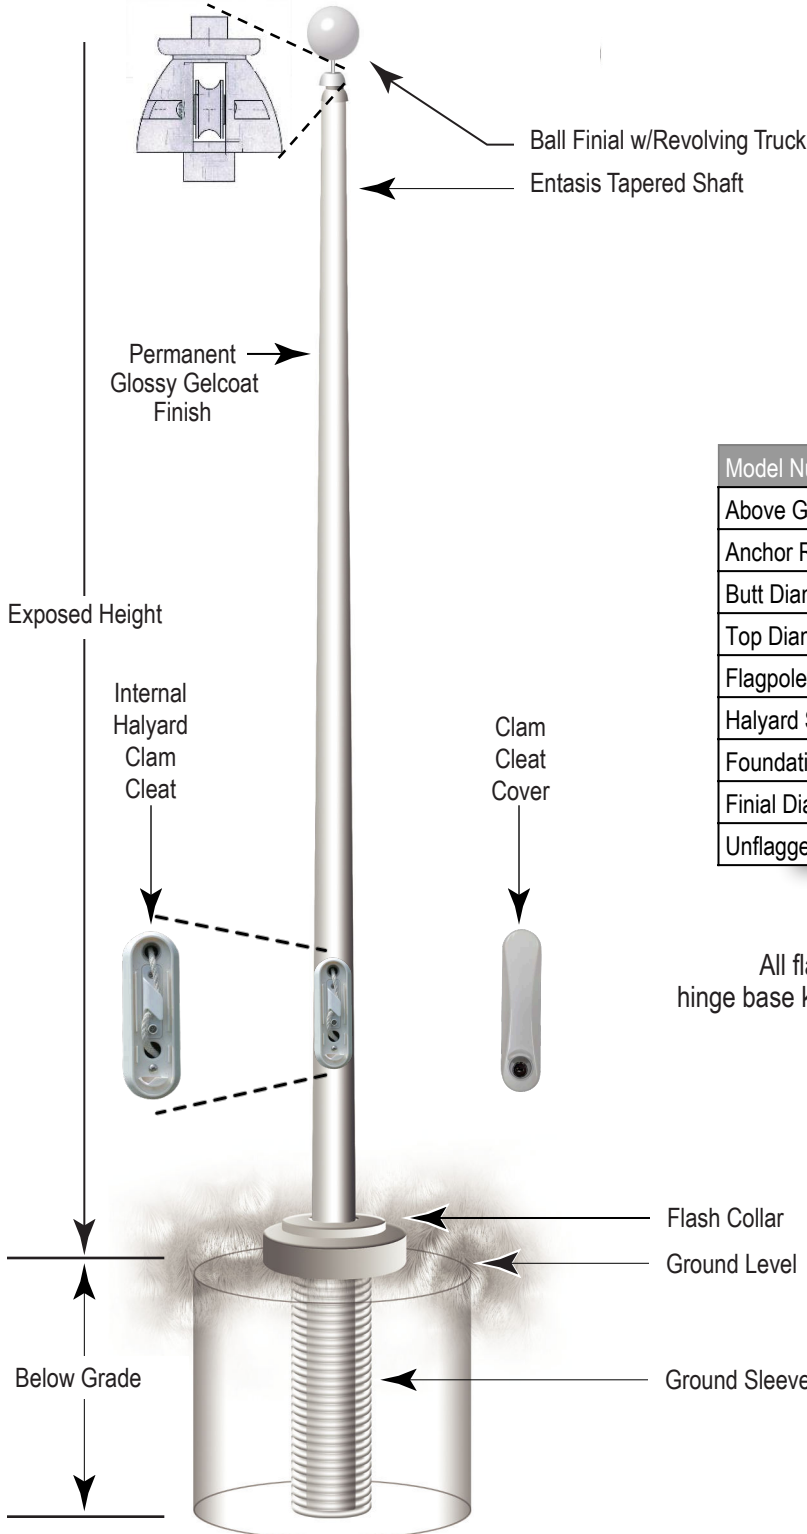

Ground Sleeve Internal Halyard Clam Cleat Flagpoles - 30/35/40 ft (7)

Model Number GS-#-IH/S	GS-30 (7)	GS-35 (7)	GS-40 (7)
Above Ground Height (ft)	30	35	40
Anchor Rod Length (in)	19.5	19.5	19.5
Butt Diameter (in)	7	7	7
Top Diameter (in)	2.5	2.5	2.5
Flagpole Weight (lb)	115	125	135
Halyard Size (in)	5/16	5/16	5/16
Foundation Size (in) w x d	30 x 36	30 x 42	30 x 48
Finial Diameter (in)	8	8	8
Unflagged Max. Wind Speed (mph)	190	180	180

All flagpoles shipped with finial, revolving truck, halyard, hinge base kit, counter weight, crank handle, flag clips and instructions.