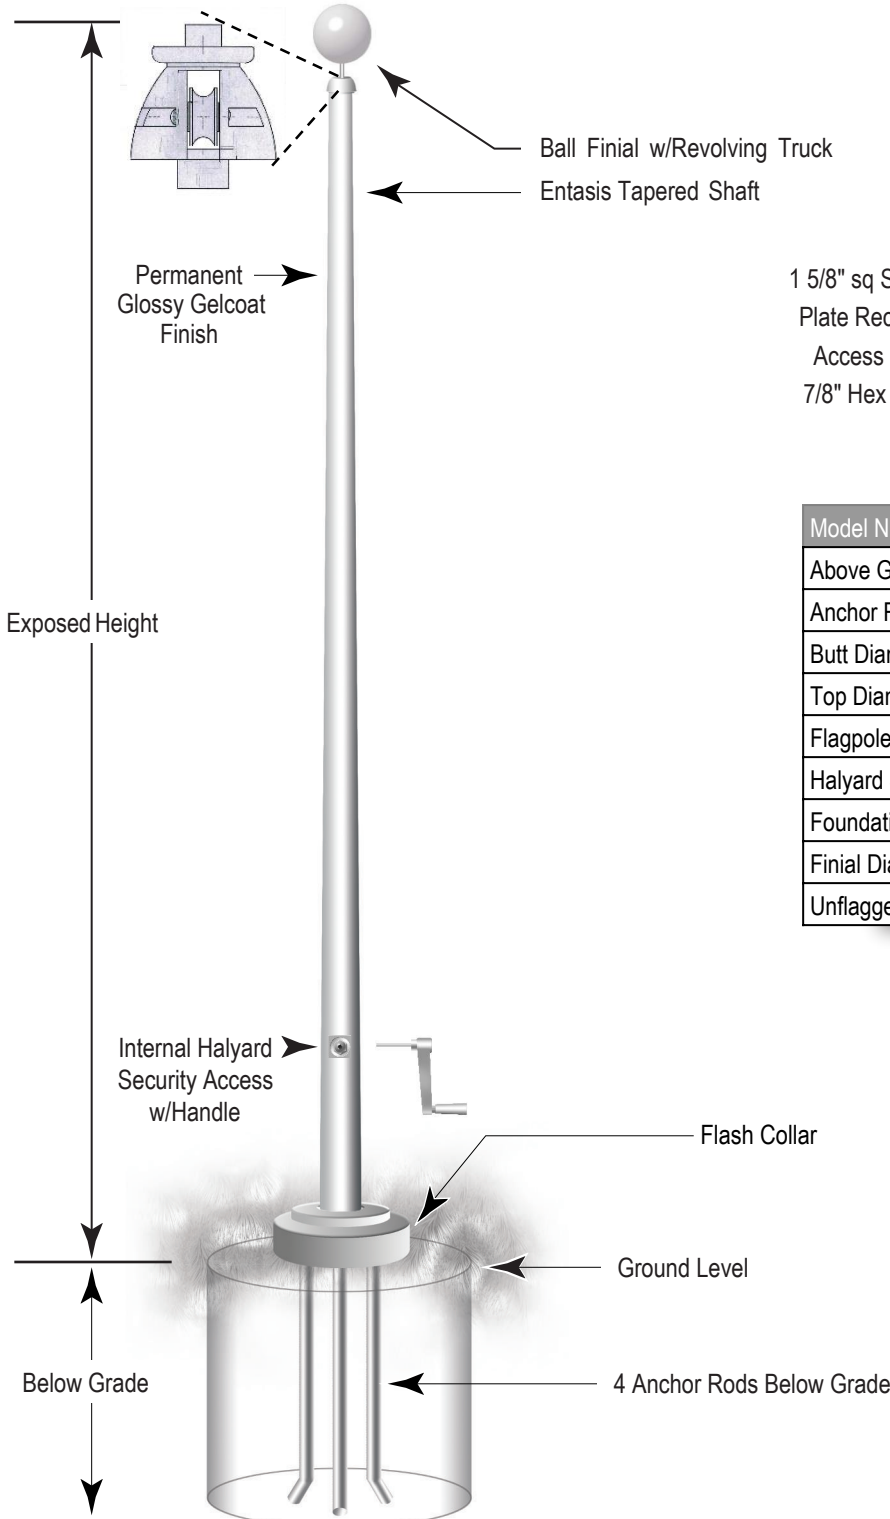

All flagpoles shipped with finial, revolving truck, halyard, hinge base kit, counter weight, crank handle, flag clips and instructions.

Base Plate

## Hinge Base Internal Halyard Winch Flagpoles - 20 to 40 ft

Detail of Internal Halyard Security Access

Model Number HB-#-IH/W	HB-20	HB-25	HB-30	HB-33	HB-35	HB-40
Above Ground Height	20	25	30	33	35	40
Anchor Rod (in)	19.5	19.5	19.5	19.5	19.5	19.5
Butt Diameter (in)	4.5	4.5	4.5	5.5	5.5	5.5
Top Diameter (in)	2.5	2.5	2.5	2.5	2.5	2.5
Flagpole Weight (lb)	30.8	37.4	44	61.6	65.5	74.8
Halyard (in)	1/4	1/4	5/16	5/16	5/16	5/16
Flash Collar (in)	14	14	14	14	14	14
Standard Flag Size (ft)	3 x 5	4 x 6	5 x 8	5 x 8	5 x 8	6 x 10
Maximum Flag Size (ft)	4 x 6	5 x 8	6 x 10	6 x 10	8 x 12	10 x 15
Yardam Model	6.5	6.5	8	10	8	8
Foundation Size (in) w x d	20 x 32	20 x 40	26 x 44	26 x 50	26 x 50	26 x 56
Unflagged Max. Wind Speed (mph)	150	140	130	130	120	120

All flagpoles shipped with finial, revolving truck, halyard, hinge base kit, counter weight, crank handle, flag clips and instructions.

## Hinge Base Internal Halyard Flagpoles - 30/35/40 ft (7)

Detail of Internal Halyard Security Access

Model Number HB-#-IH/W	HB-30 (7)	HB-35 (7)	HB-40 (7)
Above Ground Height (ft)	30	35	40
Anchor Rod Length (in)	19.5	19.5	19.5
Butt Diameter (in)	7	7	7
Top Diameter (in)	2.5	2.5	2.5
Flagpole Weight (lb)	115	125	135
Halyard Size (in)	5/16	5/16	5/16
Foundation Size (in) w x d	2.5 x 3	2.5 x 3.5	2.5 x 4
Finial Diameter (in)	8	8	8
Unflagged Max. Wind Speed (mph)	190	180	180