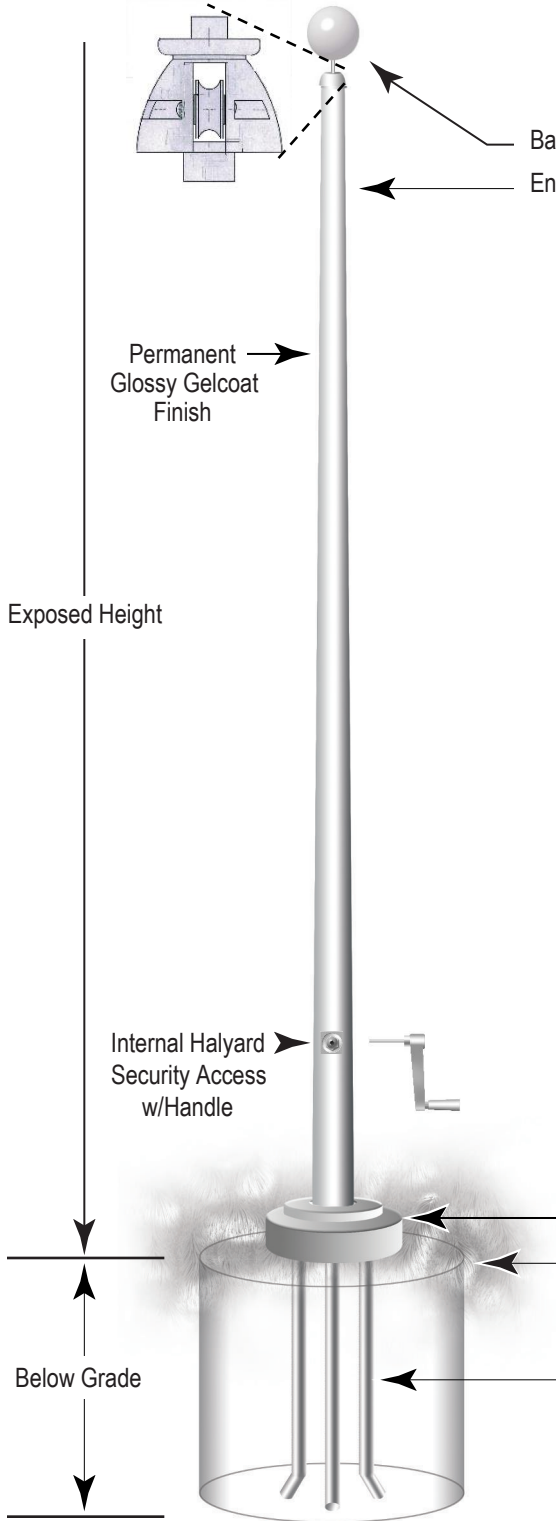

All flagpoles shipped with finial, revolving truck, halyard, hinge base kit, counter weight, crank handle, flag clips and instructions.

## Hinge Base Internal Halyard Clam Cleat Flagpoles - 30/35/40 ft (7)

Model Number HB-#-IH/S	HB-30 (7)	HB-35 (7)	HB-40 (7)
Above Ground Height (ft)	30	35	40
Anchor Rod Length (in)	19.5	19.5	19.5
Butt Diameter (in)	7	7	7
Top Diameter (in)	2.5	2.5	2.5
Flagpole Weight (lb)	115	125	135
Halyard Size (in)	5/16	5/16	5/16
Foundation Size (in) w x d	30 x 36	30 x 42	30 x 48
Finial Diameter (in)	8	8	8
Unflagged Max. Wind Speed (mph)	190	180	180

All flagpoles shipped with finial, revolving truck, halyard, hinge base kit, counter weight, crank handle, flag clips and instructions.

Base Plate

## Hinge Base Internal Halyard Winch Flagpoles - 20 to 40 ft

Detail of Internal Halyard Security Access

Model Number HB-#-IH/W	HB-20	HB-25	HB-30	HB-33	HB-35	HB-40
Above Ground Height	20	25	30	33	35	40
Anchor Rod (in)	19.5	19.5	19.5	19.5	19.5	19.5
Butt Diameter (in)	4.5	4.5	4.5	5.5	5.5	5.5
Top Diameter (in)	2.5	2.5	2.5	2.5	2.5	2.5
Flagpole Weight (lb)	30.8	37.4	44	61.6	65.5	74.8
Halyard (in)	1/4	1/4	5/16	5/16	5/16	5/16
Flash Collar (in)	14	14	14	14	14	14
Standard Flag Size (ft)	3 x 5	4 x 6	5 x 8	5 x 8	5 x 8	6 x 10
Maximum Flag Size (ft)	4 x 6	5 x 8	6 x 10	6 x 10	8 x 12	10 x 15
Yardam Model	6.5	6.5	8	10	8	8
Foundation Size (in) w x d	20 x 32	20 x 40	26 x 44	26 x 50	26 x 50	26 x 56
Unflagged Max. Wind Speed (mph)	150	140	130	130	120	120