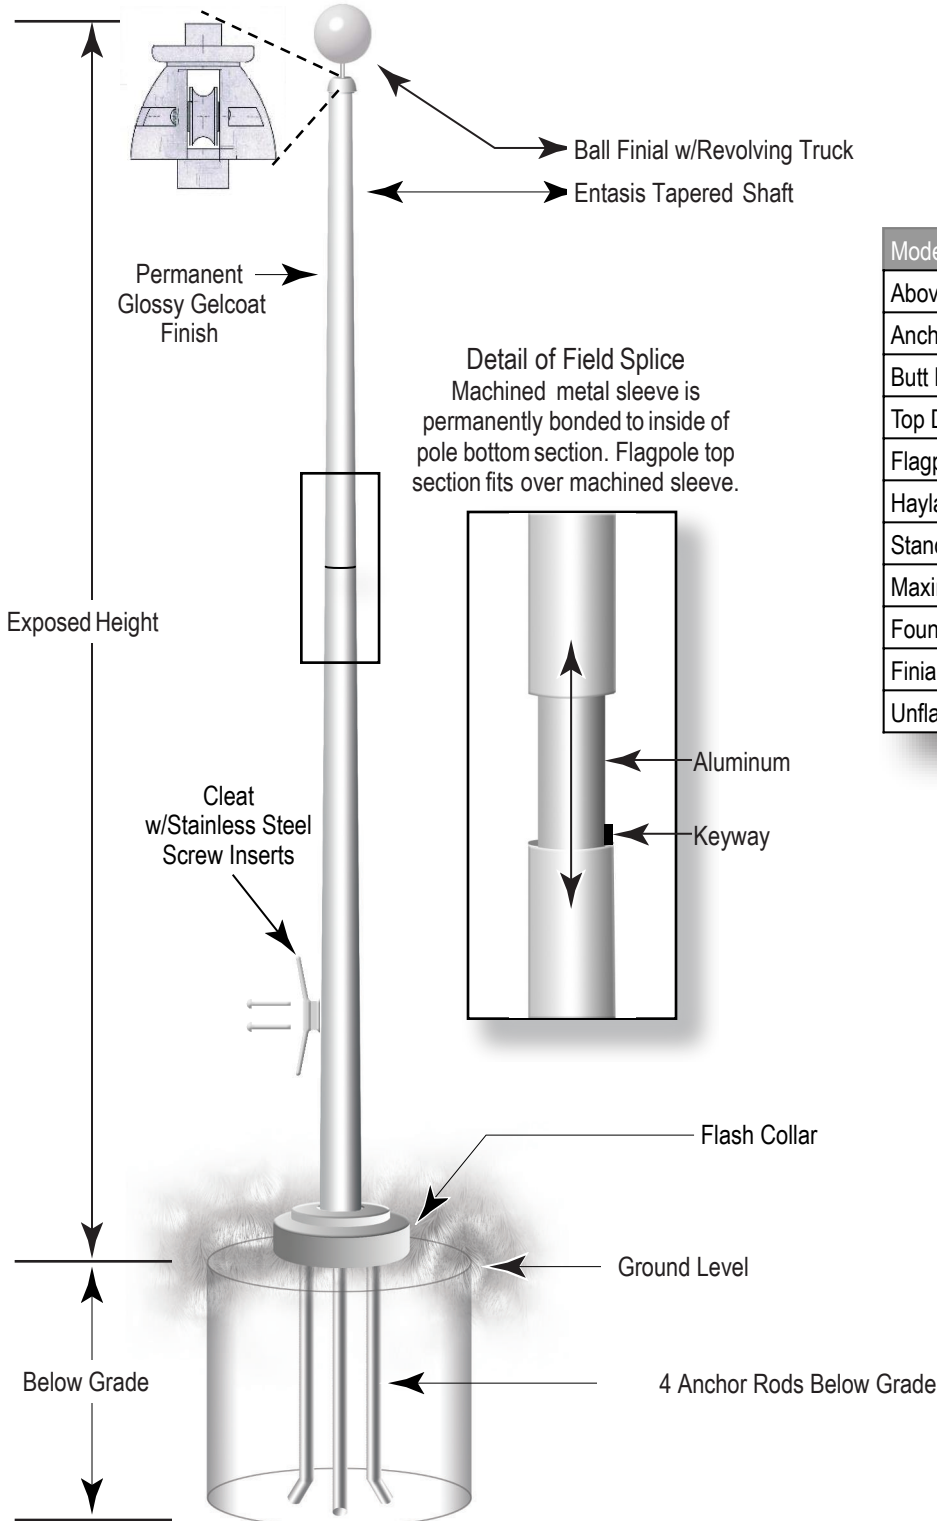

Hinge Base External Halyard Flagpoles - 50 & 60 ft

Model Number HB-#-E	HB-50	HB-60
Above Ground Height (ft)	50	60
Anchor Rod Length (in)	31.5	31.5
Butt Diameter (in)	7	7
Top Diameter (in)	2.5	2.5
Flagpole Weight (lb)	198	231
Halyard Size (in)	5/16	5/16
Standard Flag Size (ft)	8 x 12	10 x 15
Maximum Flag Size (ft)	10 x 15	12 x 18
Foundation Size (ft) w x d	2.5 x 5	2.5 x 6
Finial Diameter (in)	8	8
Unflagged Max. Wind Speed (mph)	100	100

All flagpoles shipped with finial, revolving truck, halyard, cleat with screws, flash collar, flag clips, hinge base kit and instructions.