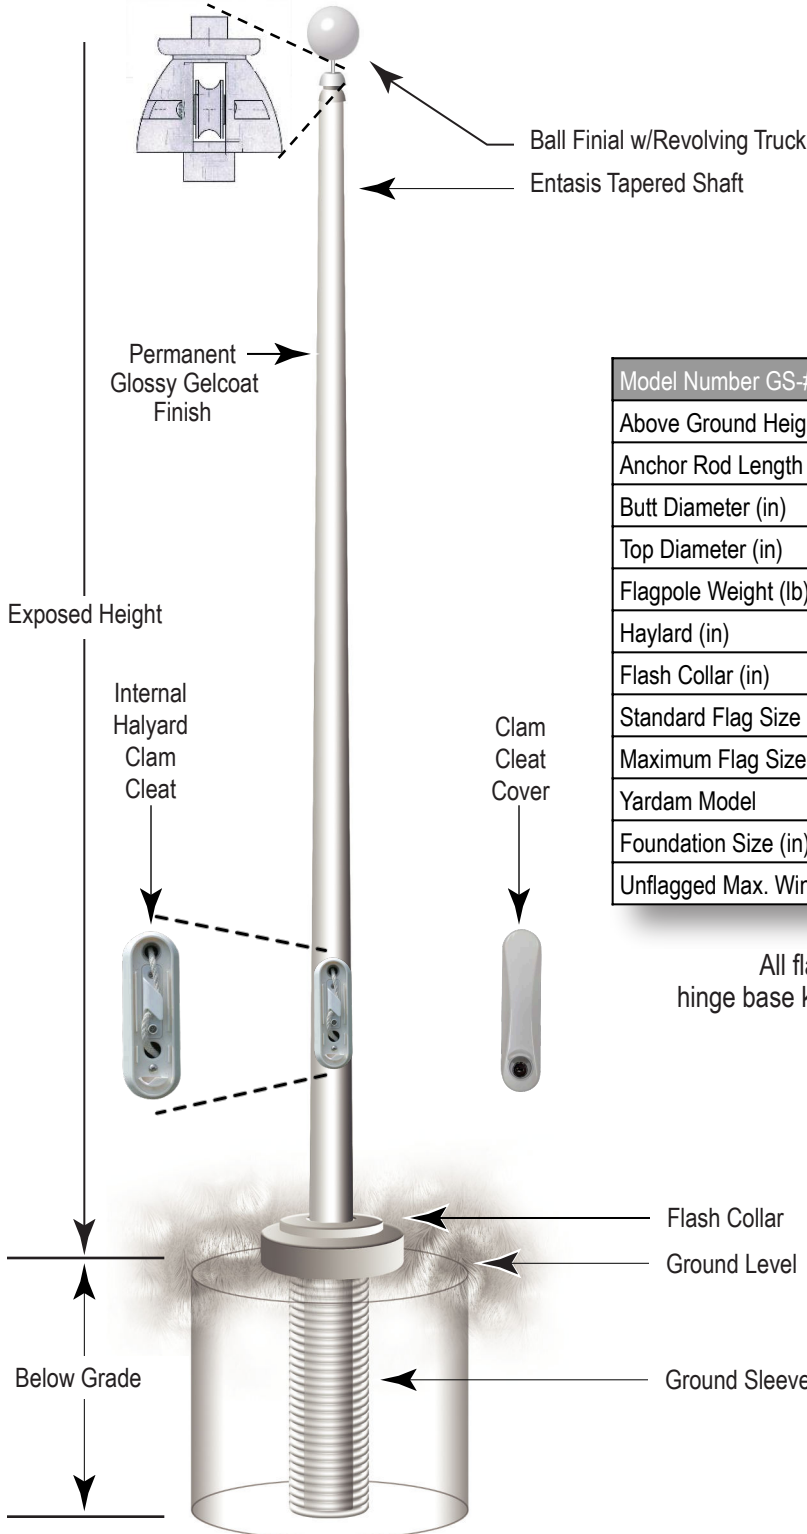

Ground Sleeve Internal Halyard Clam Cleat Flagpoles - 20 to 40 ft

Model Number GS-#-IH/S	GS-20	GS-25	GS-30	GS-33	GS-35	GS-40
Above Ground Height	20	25	30	33	35	40
Anchor Rod Length (in)	19.5	19.5	19.5	19.5	19.5	19.5
Butt Diameter (in)	4.5	4.5	5.5	5.5	5.5	5.5
Top Diameter (in)	2.5	2.5	2.5	2.5	2.5	2.5
Flagpole Weight (lb)	31	38	44	62	66	75
Halyard (in)	1/4	1/4	5/16	5/16	5/16	5/16
Flash Collar (in)	14	14	14	14	14	14
Standard Flag Size (ft)	3 x 5	4 x 6	5 x 8	5 x 8	5 x 8	6 x 10
Maximum Flag Size (ft)	4 x 6	5 x 8	6 x 10	6 x 10	8 x 12	10 x 15
Yardarm Model	6.5	6.5	8	10	8	8
Foundation Size (in) w x d	20 x 32	20 x 40	26 x 44	26 x 50	26 x 50	26 x 56
Unflagged Max. Wind Speed (mph)	150	140	130	130	120	120

All flagpoles shipped with finial, revolving truck, halyard, hinge base kit, counter weight, crank handle, flag clips and instructions.