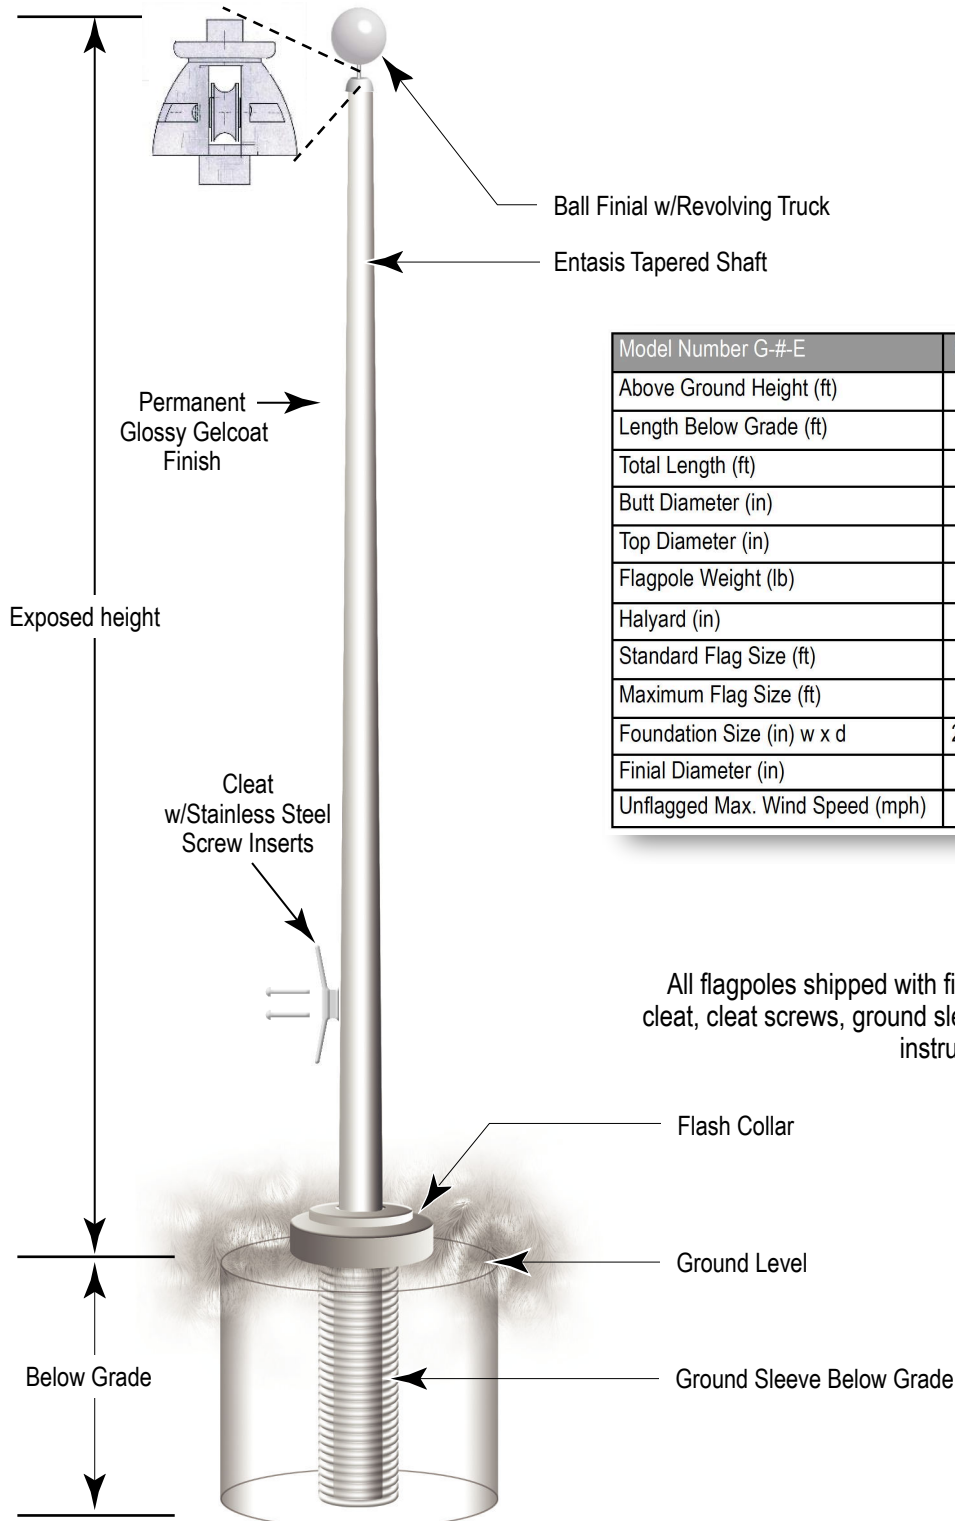

## Ground Sleeve External Halyard Flagpoles - 20 to 40 ft

Model Number G-#-E	GS-20	GS-24	GS-30	GS-35	GS-40
Above Ground Height (ft)	20	24	30	35	40
Length Below Grade (ft)	2	2.5	3	4	4
Total Length (ft)	22	26.5	33	39	44
Butt Diameter (in)	4.5	4.5	5.5	5.5	5.5
Top Diameter (in)	2.5	2.5	2.5	2.5	2.5
Flagpole Weight (lb)	27	34	58	70	92
Halyard (in)	1/4	1/4	5/16	5/16	5/16
Standard Flag Size (ft)	3 x 5	4 x 6	5 x 8	5 x 8	6 x 10
Maximum Flag Size (ft)	4 x 6	5 x 8	6 x 10	8 x 12	8 x 12
Foundation Size (in) w x d	20 x 30	20 x 36	24 x 40	24 x 54	30 x 54
Finial Diameter (in)	4	4	5	5	5
Unflagged Max. Wind Speed (mph)	150	140	130	120	120

All flagpoles shipped with finial, revolving truck, halyard, cleat, cleat screws, ground sleeve, flash collar, flag clips and instructions.

## Ground Sleeve External Halyard Flagpoles - 30 & 35 ft (7)

Model Number GS-#-E	GS-30(7)	GS-35(7)
Above Ground Height (ft)	30	35
Length Below Grade (ft)	3	4
Total Pole Length (ft)	33	39
Butt Diameter (in)	7	7
Top Diameter (in)	2.5	2.5
Flagpole Weight (lb)	70	80
Halyard (in)	5/16	5/16
Finial Diameter (in)	8	8
Standard Flag Size (ft)	5 x 8	5 x 8
Maximum Flag Size (ft)	6 x 10	8 x 12
Foundation Size (in) w x d	24 x 40	24 x 54
Unflagged Max. Wind Speed (mph)	190	180