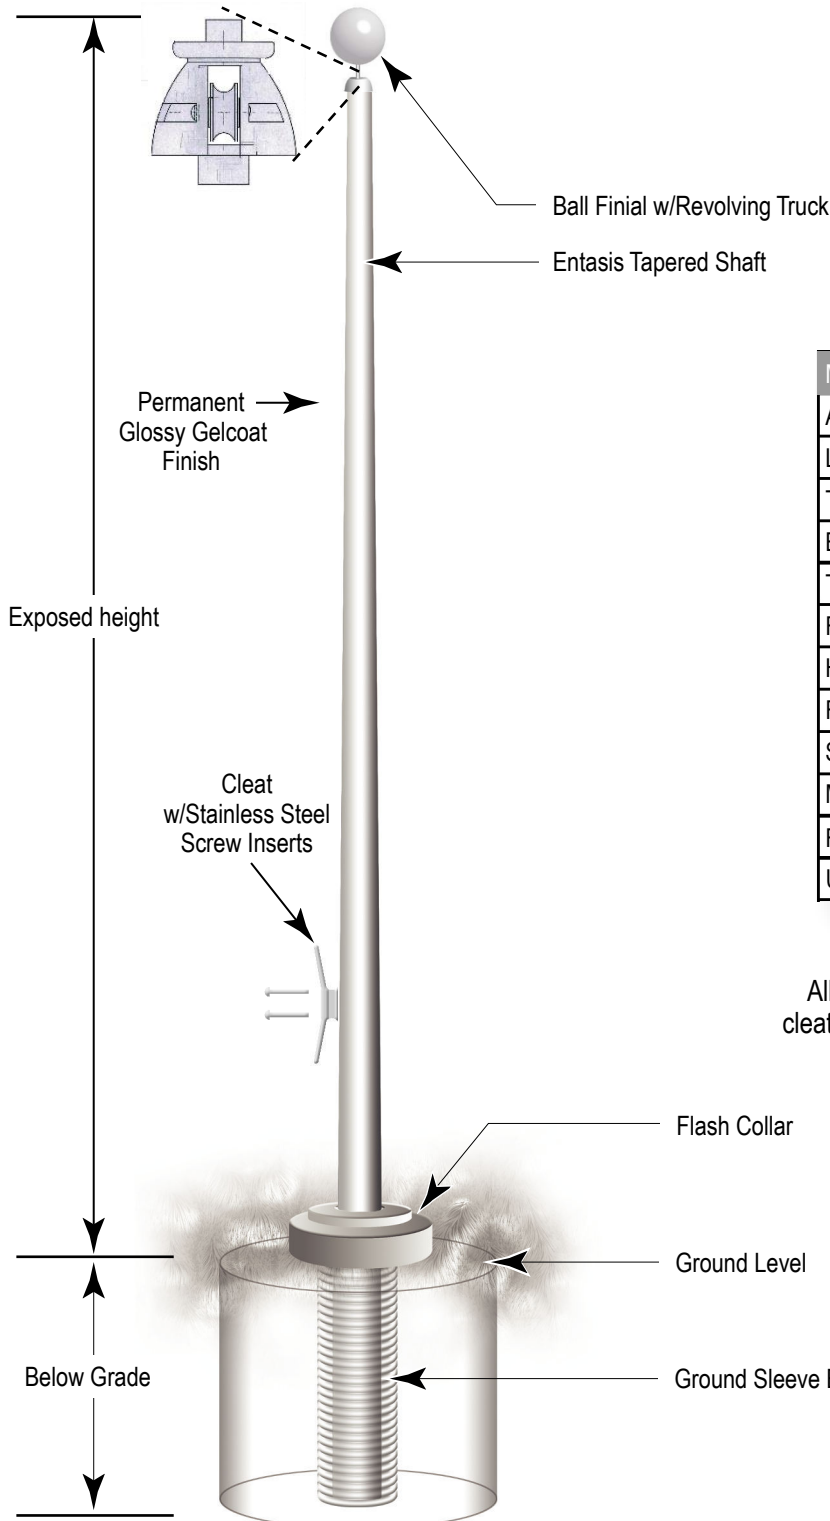

## Ground Sleeve External Halyard Flagpoles - 20 to 40 ft

Model Number G-#-E	GS-20	GS-24	GS-30	GS-35	GS-40
Above Ground Height (ft)	20	24	30	35	40
Length Below Grade (ft)	2	2.5	3	4	4
Total Length (ft)	22	26.5	33	39	44
Butt Diameter (in)	4.5	4.5	5.5	5.5	5.5
Top Diameter (in)	2.5	2.5	2.5	2.5	2.5
Flagpole Weight (lb)	27	34	58	70	92
Halyard (in)	1/4	1/4	5/16	5/16	5/16
Standard Flag Size (ft)	3 x 5	4 x 6	5 x 8	5 x 8	6 x 10
Maximum Flag Size (ft)	4 x 6	5 x 8	6 x 10	8 x 12	8 x 12
Foundation Size (in) w x d	20 x 30	20 x 36	24 x 40	24 x 54	30 x 54
Finial Diameter (in)	4	4	5	5	5
Unflagged Max. Wind Speed (mph)	150	140	130	120	120

All flagpoles shipped with finial, revolving truck, halyard, cleat, cleat screws, ground sleeve, flash collar, flag clips and instructions.

## Ground Sleeve External Halyard Flagpoles - 30 & 35 ft (7)

Model Number GS-#-E	GS-30(7)	GS-35(7)
Above Ground Height (ft)	30	35
Length Below Grade (ft)	3	4
Total Pole Length (ft)	33	39
Butt Diameter (in)	7	7
Top Diameter (in)	2.5	2.5
Flagpole Weight (lb)	70	80
Halyard (in)	5/16	5/16
Finial Diameter (in)	8	8
Standard Flag Size (ft)	5 x 8	5 x 8
Maximum Flag Size (ft)	6 x 10	8 x 12
Foundation Size (in) w x d	24 x 40	24 x 54
Unflagged Max. Wind Speed (mph)	190	180