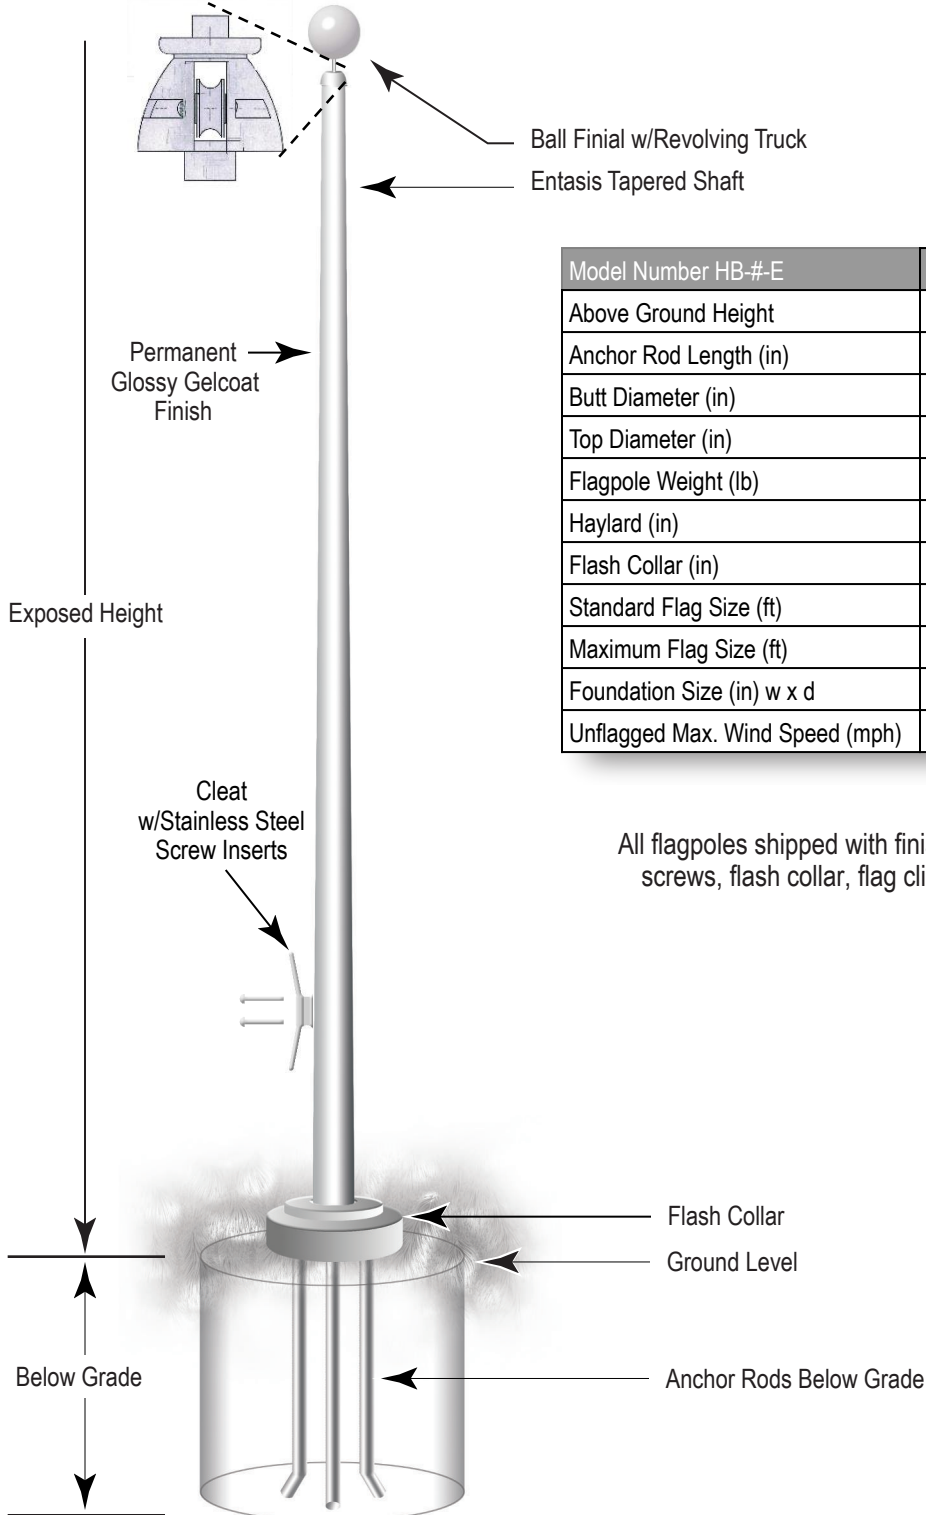

Hinge Base External Halyard Flagpoles - 20 to 40 ft

Model Number HB-#-E	HB-20	HB-25	HB-30	HB-33	HB-35	HB-40
Above Ground Height	20	25	30	33	35	40
Anchor Rod Length (in)	19.5	19.5	19.5	19.5	19.5	19.5
Butt Diameter (in)	4.5	4.5	4.5	5.5	5.5	5.5
Top Diameter (in)	2.5	2.5	2.5	2.5	2.5	2.5
Flagpole Weight (lb)	31	38	44	62	66	75
Halyard (in)	1/4	1/4	5/16	5/16	5/16	5/16
Flash Collar (in)	14	14	14	14	14	14
Standard Flag Size (ft)	3 x 5	4 x 6	5 x 8	5 x 8	5 x 8	6 x 10
Maximum Flag Size (ft)	4 x 6	5 x 8	6 x 10	6 x 10	8 x 12	10 x 15
Foundation Size (in) w x d	20 x 32	20 x 40	26 x 44	26 x 50	26 x 50	26 x 56
Unflagged Max. Wind Speed (mph)	150	140	130	130	120	120

All flagpoles shipped with finial, revolving truck, halyard, cleat with screws, flash collar, flag clips, hinge base kit and instructions.