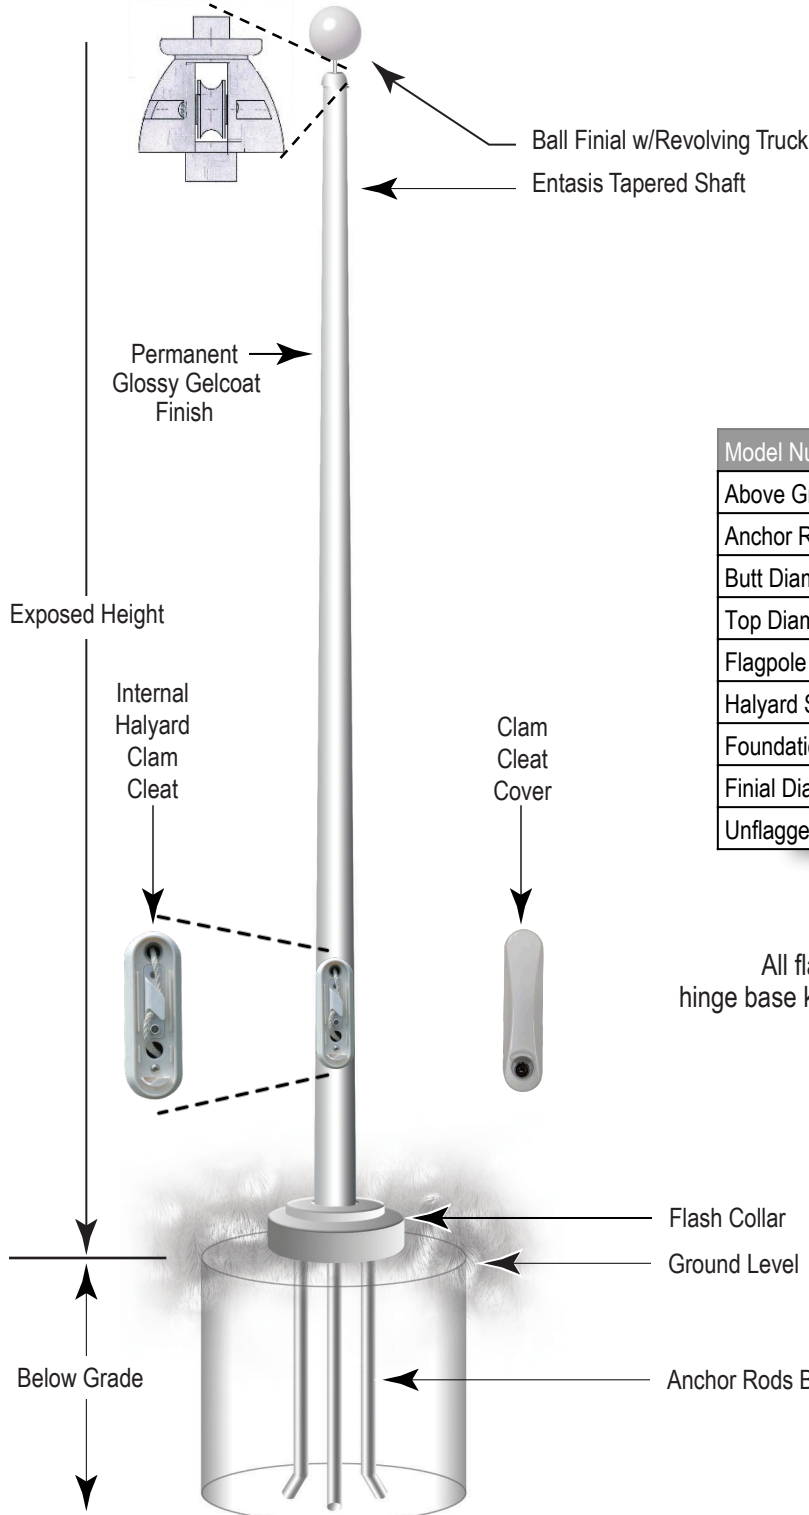

All flagpoles shipped with finial, revolving truck, halyard, hinge base kit, counter weight, crank handle, flag clips and instructions.

## Hinge Base Internal Halyard Clam Cleat Flagpoles - 20 to 40 ft

Model Number HB-#-IH/S	HB-20	HB-25	HB-30	HB-33	HB-35	HB-40
Above Ground Height	20	25	30	33	35	40
Anchor Rod Length (in)	19.5	19.5	19.5	19.5	19.5	19.5
Butt Diameter (in)	4.5	4.5	4.5	5.5	5.5	5.5
Top Diameter (in)	2.5	2.5	2.5	2.5	2.5	2.5
Flagpole Weight (lb)	31	38	44	62	66	75
Halyard (in)	1/4	1/4	5/16	5/16	5/16	5/16
Flash Collar (in)	14	14	14	14	14	14
Standard Flag Size (ft)	3 x 5	4 x 6	5 x 8	5 x 8	5 x 8	6 x 10
Maximum Flag Size (ft)	4 x 6	5 x 8	6 x 10	6 x 10	8 x 12	10 x 15
Yardarm Model	6.5	6.5	8	10	8	8
Foundation Size (in) w x d	20 x 32	20 x 40	26 x 44	26 x 50	26 x 50	26 x 56
Unflagged Max. Wind Speed (mph)	150	140	130	130	120	120

## Hinge Base Internal Halyard Clam Cleat Flagpoles - 30/35/40 ft (7)

Model Number HB-#-IH/S	HB-30 (7)	HB-35 (7)	HB-40 (7)
Above Ground Height (ft)	30	35	40
Anchor Rod Length (in)	19.5	19.5	19.5
Butt Diameter (in)	7	7	7
Top Diameter (in)	2.5	2.5	2.5
Flagpole Weight (lb)	115	125	135
Halyard Size (in)	5/16	5/16	5/16
Foundation Size (in) w x d	30 x 36	30 x 42	30 x 48
Finial Diameter (in)	8	8	8
Unflagged Max. Wind Speed (mph)	190	180	180