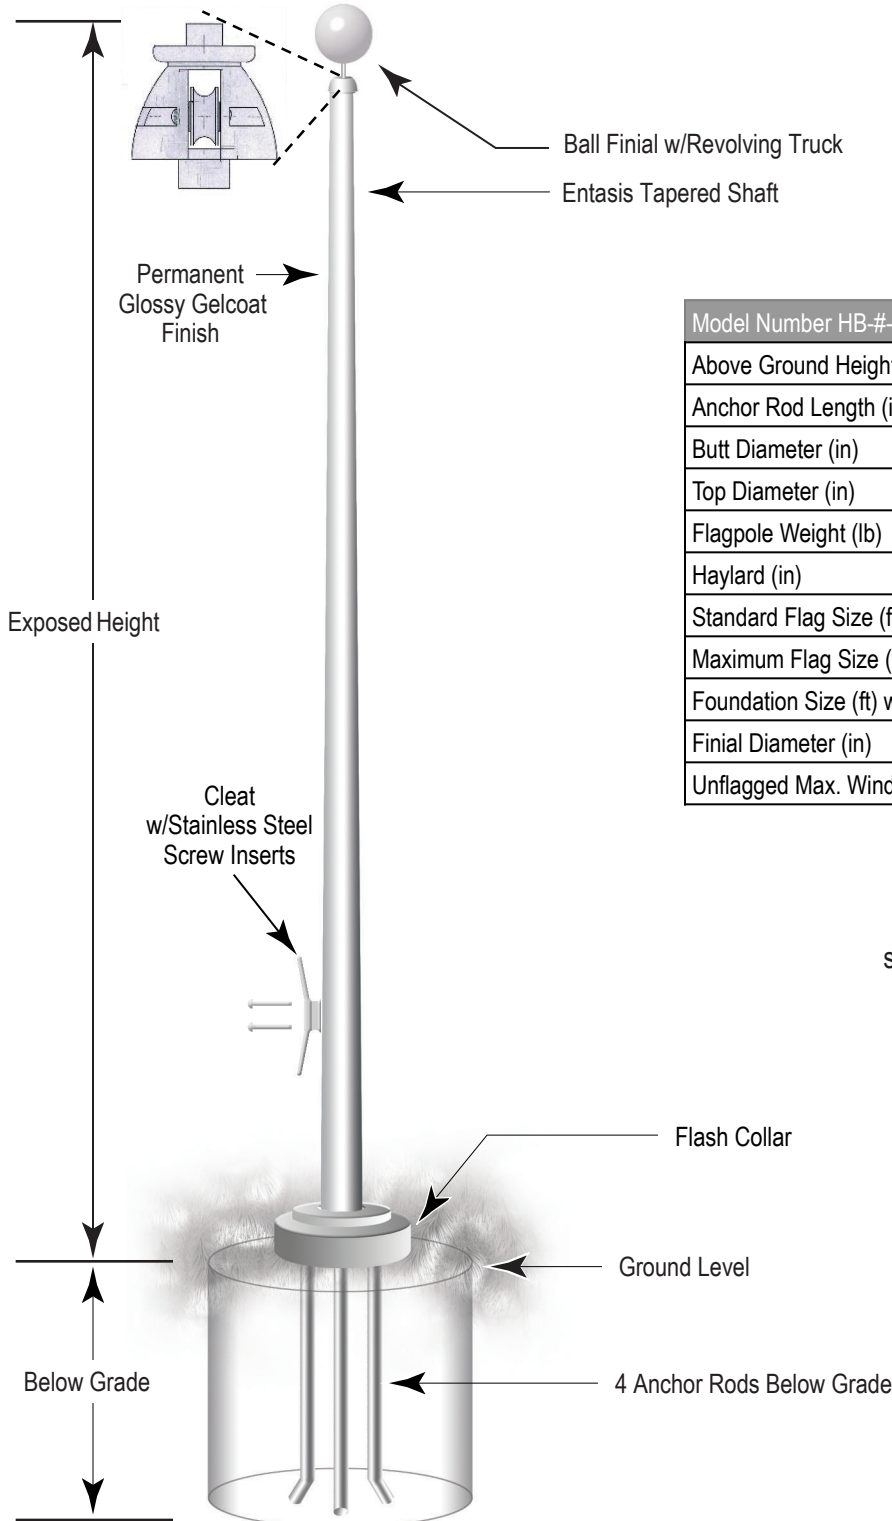

All flagpoles shipped with finial, revolving truck, halyard, cleat, cleat screws, ground sleeve, flash collar, flag clips and instructions.

## Hinge Base External Halyard Flagpoles - 20 to 40 ft

Model Number HB-#-E	HB-20	HB-25	HB-30	HB-33	HB-35	HB-40
Above Ground Height	20	25	30	33	35	40
Anchor Rod Length (in)	19.5	19.5	19.5	19.5	19.5	19.5
Butt Diameter (in)	4.5	4.5	4.5	5.5	5.5	5.5
Top Diameter (in)	2.5	2.5	2.5	2.5	2.5	2.5
Flagpole Weight (lb)	31	38	44	62	66	75
Halyard (in)	1/4	1/4	5/16	5/16	5/16	5/16
Flash Collar (in)	14	14	14	14	14	14
Standard Flag Size (ft)	3 x 5	4 x 6	5 x 8	5 x 8	5 x 8	6 x 10
Maximum Flag Size (ft)	4 x 6	5 x 8	6 x 10	6 x 10	8 x 12	10 x 15
Foundation Size (in) w x d	20 x 32	20 x 40	26 x 44	26 x 50	26 x 50	26 x 56
Unflagged Max. Wind Speed (mph)	150	140	130	130	120	120

All flagpoles shipped with finial, revolving truck, halyard, cleat with screws, flash collar, flag clips, hinge base kit and instructions.

Base Plate

## Hinge Base External Halyard Flagpoles - 30 to 40 ft (7)

Model Number HB-#-E	HB-30 (7)	HB-35 (7)	HB-40 (7)
Above Ground Height (ft)	30	35	40
Anchor Rod Length (in)	19.5	19.5	19.5
Butt Diameter (in)	7	7	7
Top Diameter (in)	2.5	2.5	2.5
Flagpole Weight (lb)	115	125	135
Halyard (in)	5/16	5/16	5/16
Standard Flag Size (ft)	5 x 8	5 x 8	6 x 10
Maximum Flag Size (ft)	6 x 10	8 x 12	10 x 15
Foundation Size (ft) w x d	2.5 x 3	2.5 x 3	2.5 x 3
Finial Diameter (in)	8	8	8
Unflagged Max. Wind Speed (mph)	190	180	180